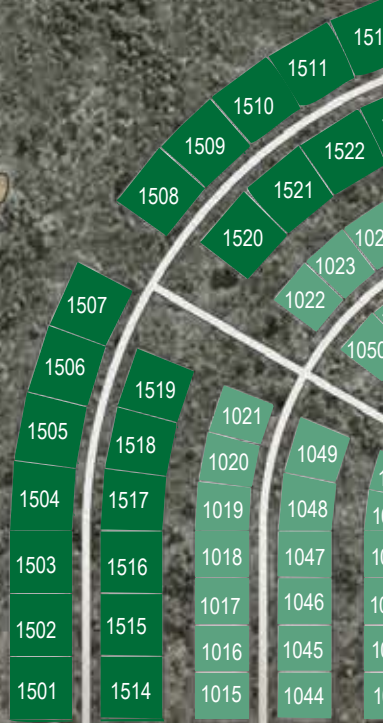

NKONYENI
RESIDENTIAL GOLF ESTATE

RIVER CLOSE RESIDENTIAL

River Close – Residential Golf Estate Legend

| | | | | | |
|----|--|-------------|-------------|-----------------------------|----------|
| P1 | | 3001 - 3013 | River Close | <small>(River View)</small> | 3000 sqm |
|----|--|-------------|-------------|-----------------------------|----------|